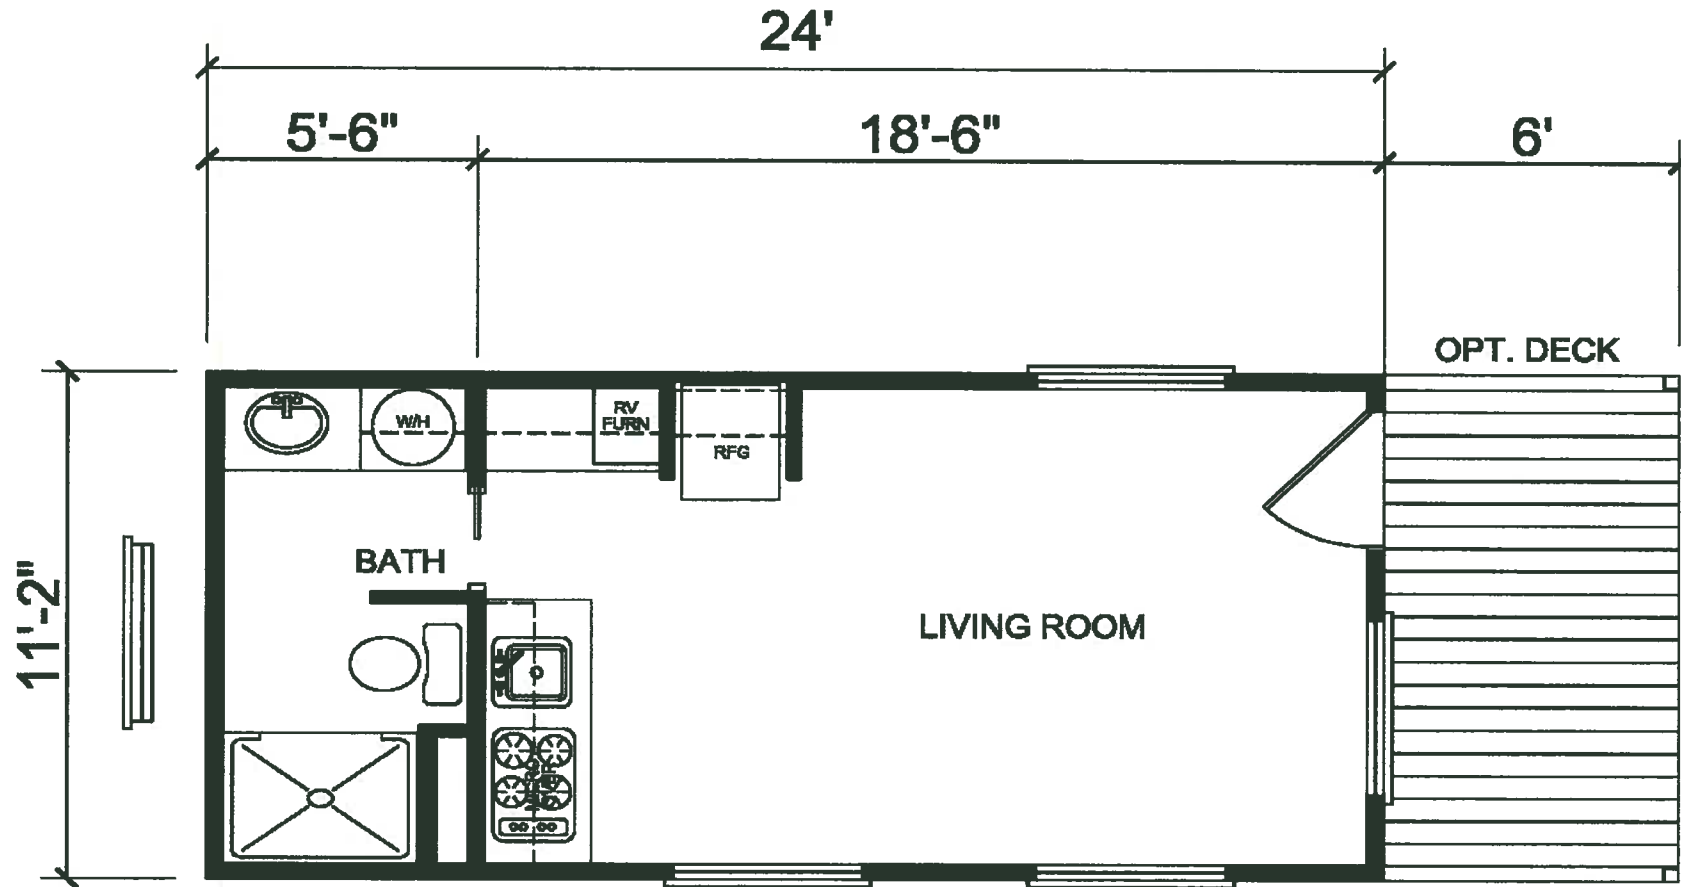

Innovation in Recreational Living

Sportsman's Lodge

Model 409C - 275 Square Feet