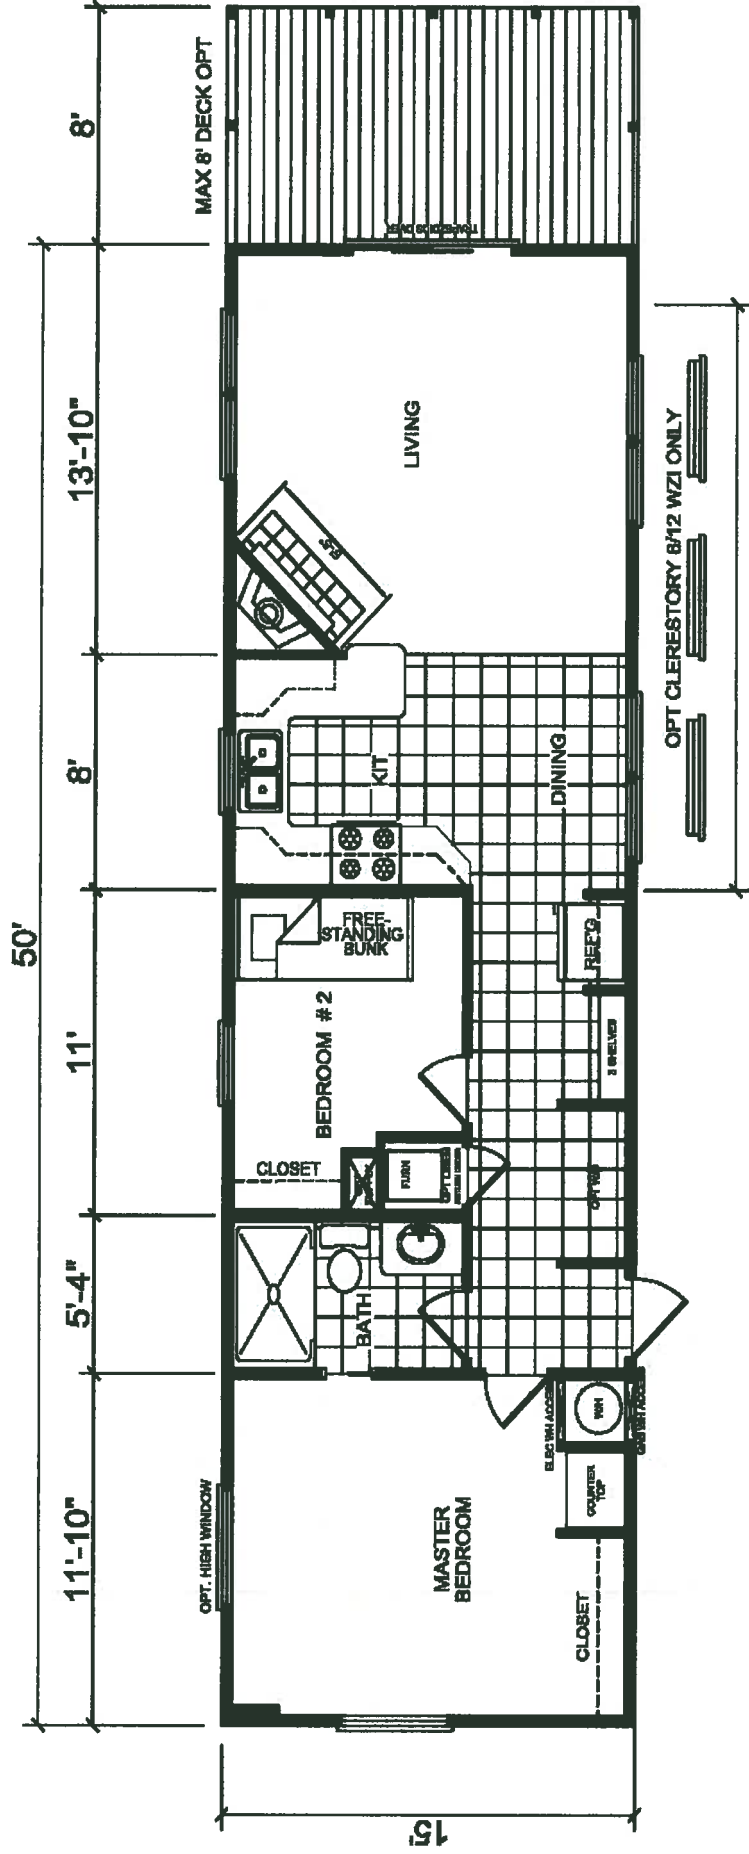

Pine Mountain Cabins

"The Woodchuck"

Woodchuck - APH-741 - 750 Square feet - plus covered deck as shown

Due to continuous improvements, product specifications subject to change without notice