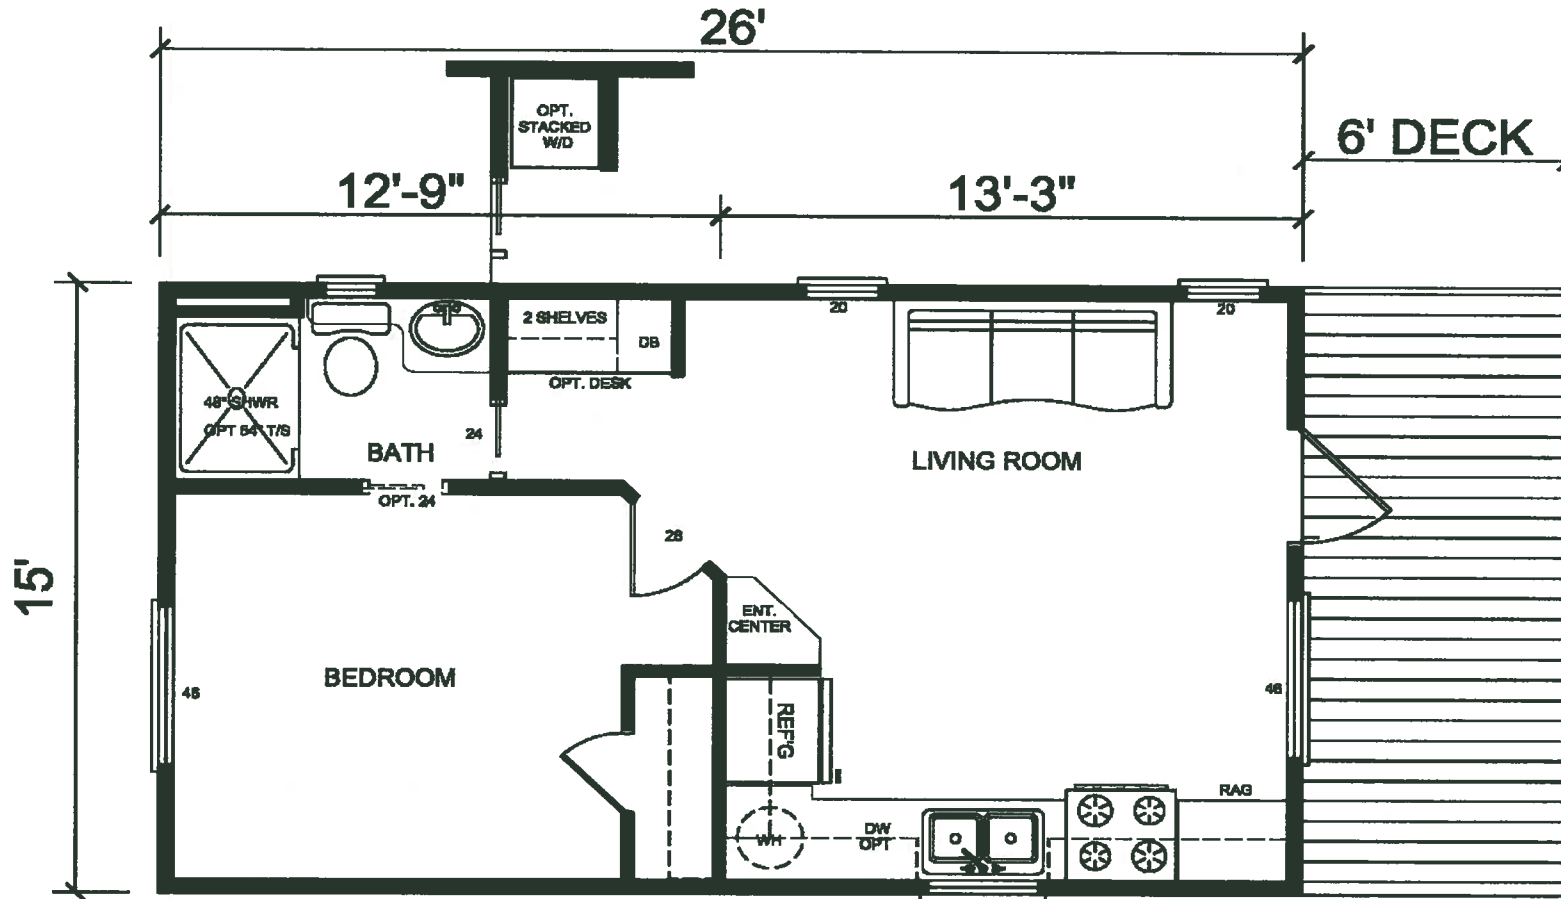

Innovation in Recreational Living

Rental Cottage Series

Model 160FD - 399 Square Feet

Due to continuous improvements, product specifications are subject to change without notice