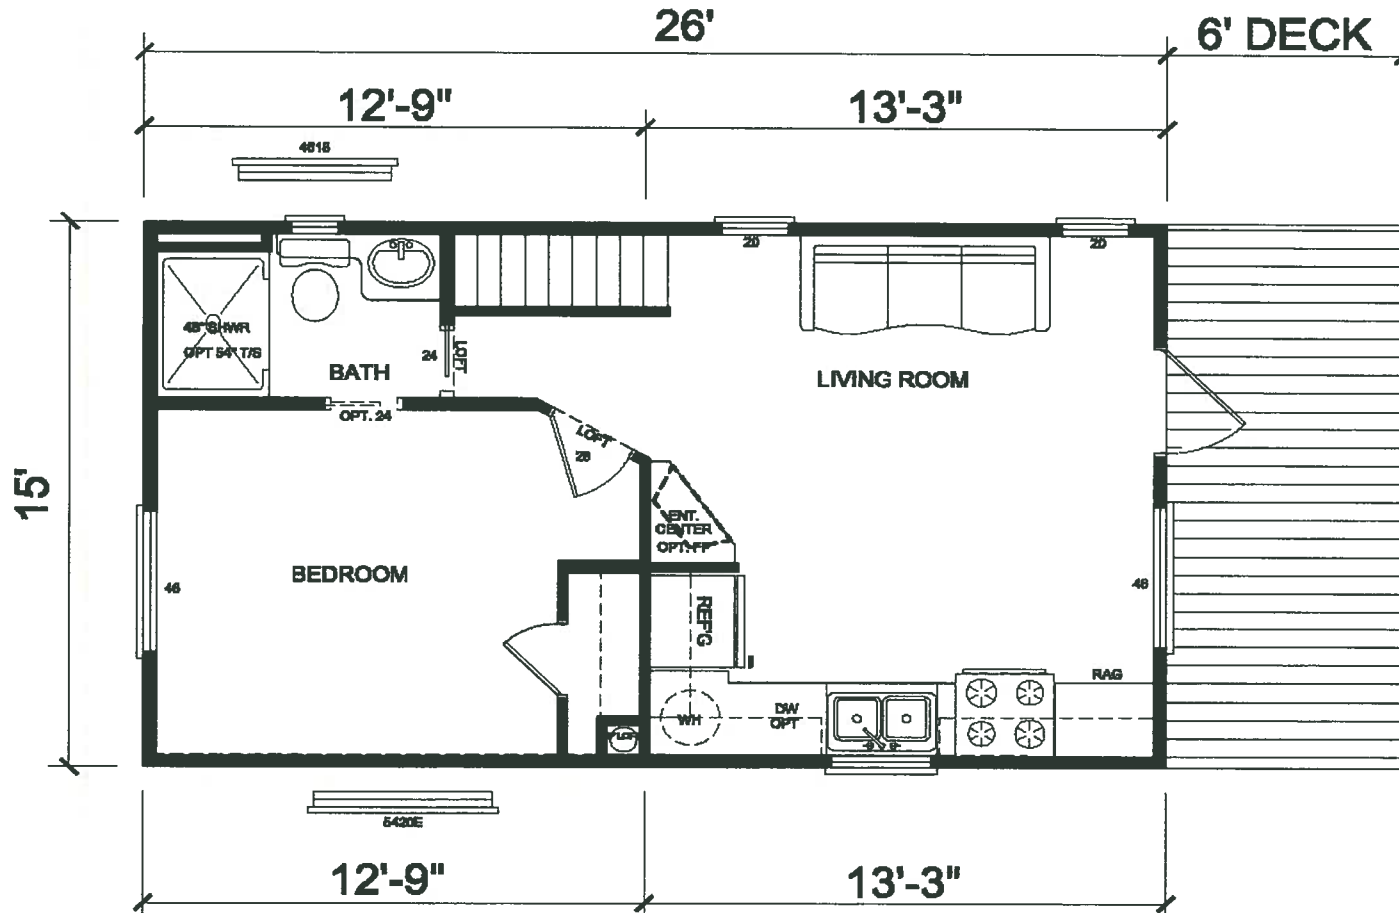

Innovation in Recreational Living

Rental Cottage Series

Model 160FD-Loft - 399 Square Feet

Due to continuous improvements, product specifications are subject to change without notice