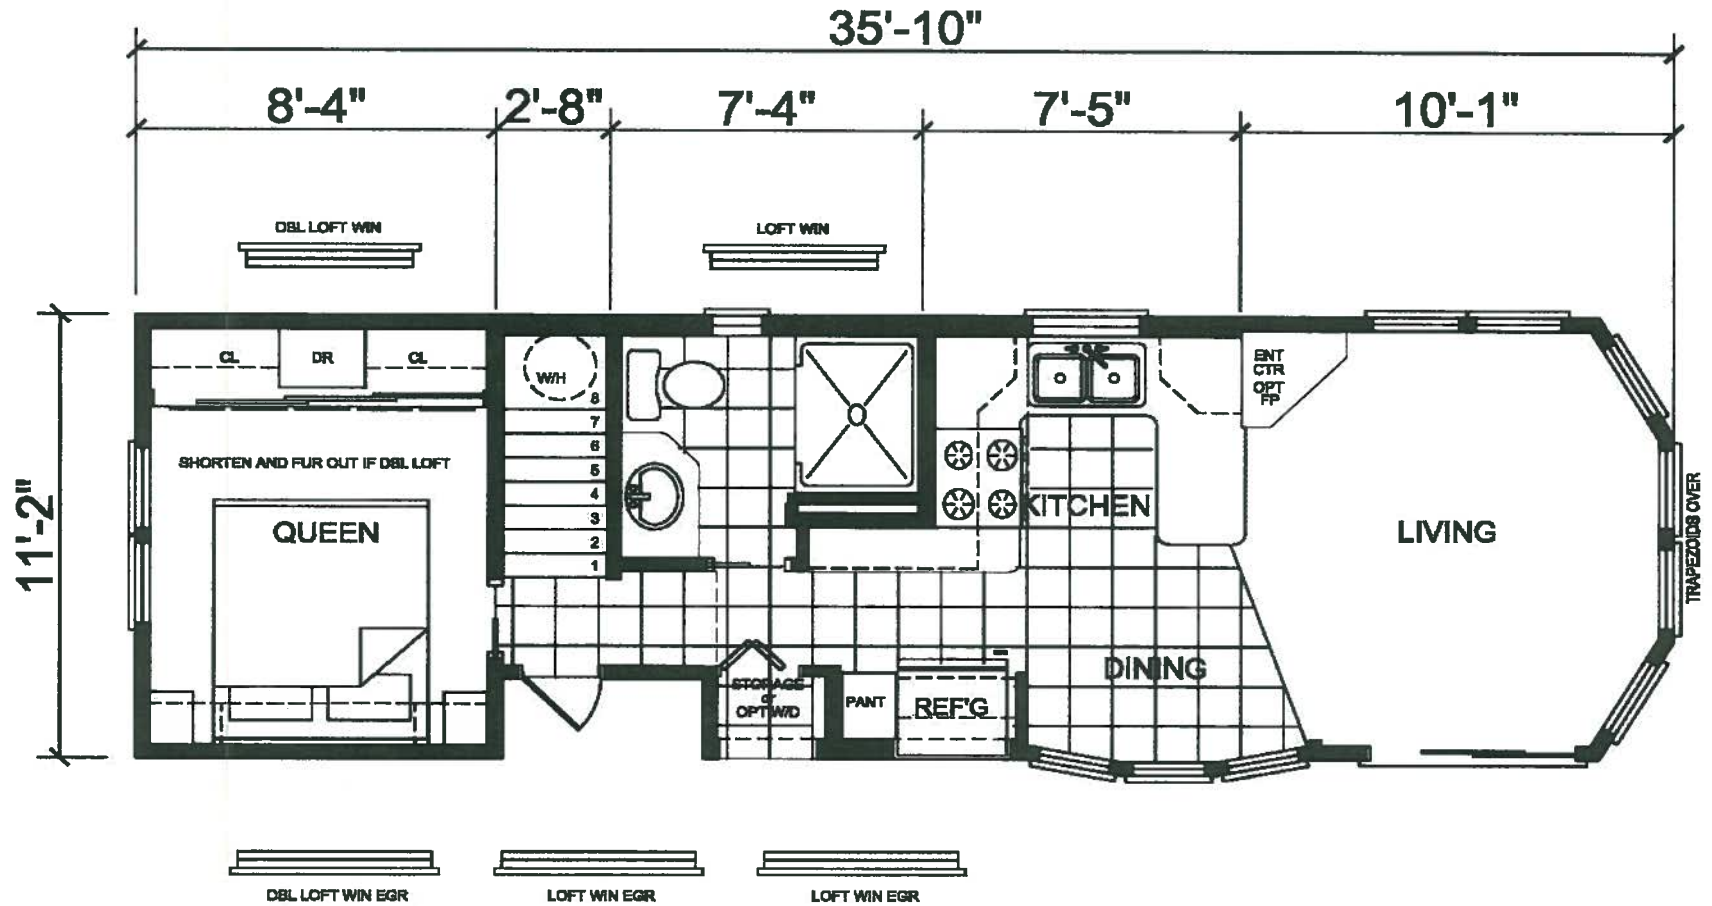

Innovation in Recreational Living

Royal Series

Model 205-CA Loft - 399 Square Feet

Due to continuous improvements, product specifications are subject to change without notice