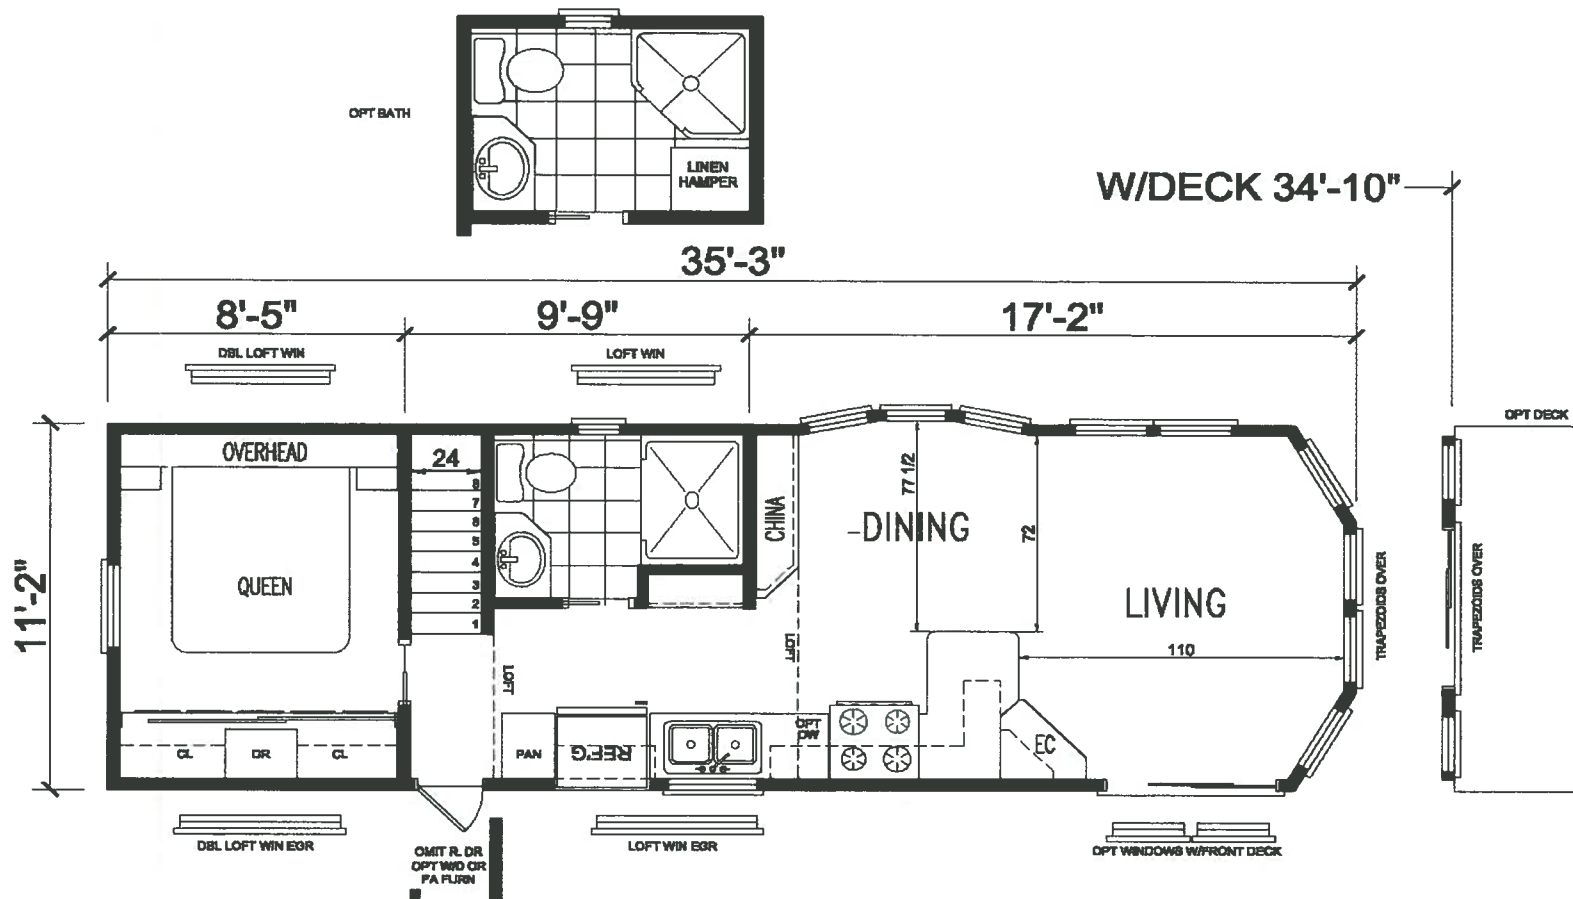

Innovation in Recreational Living

Royal Series

Model 207-Loft - 399 Square Feet