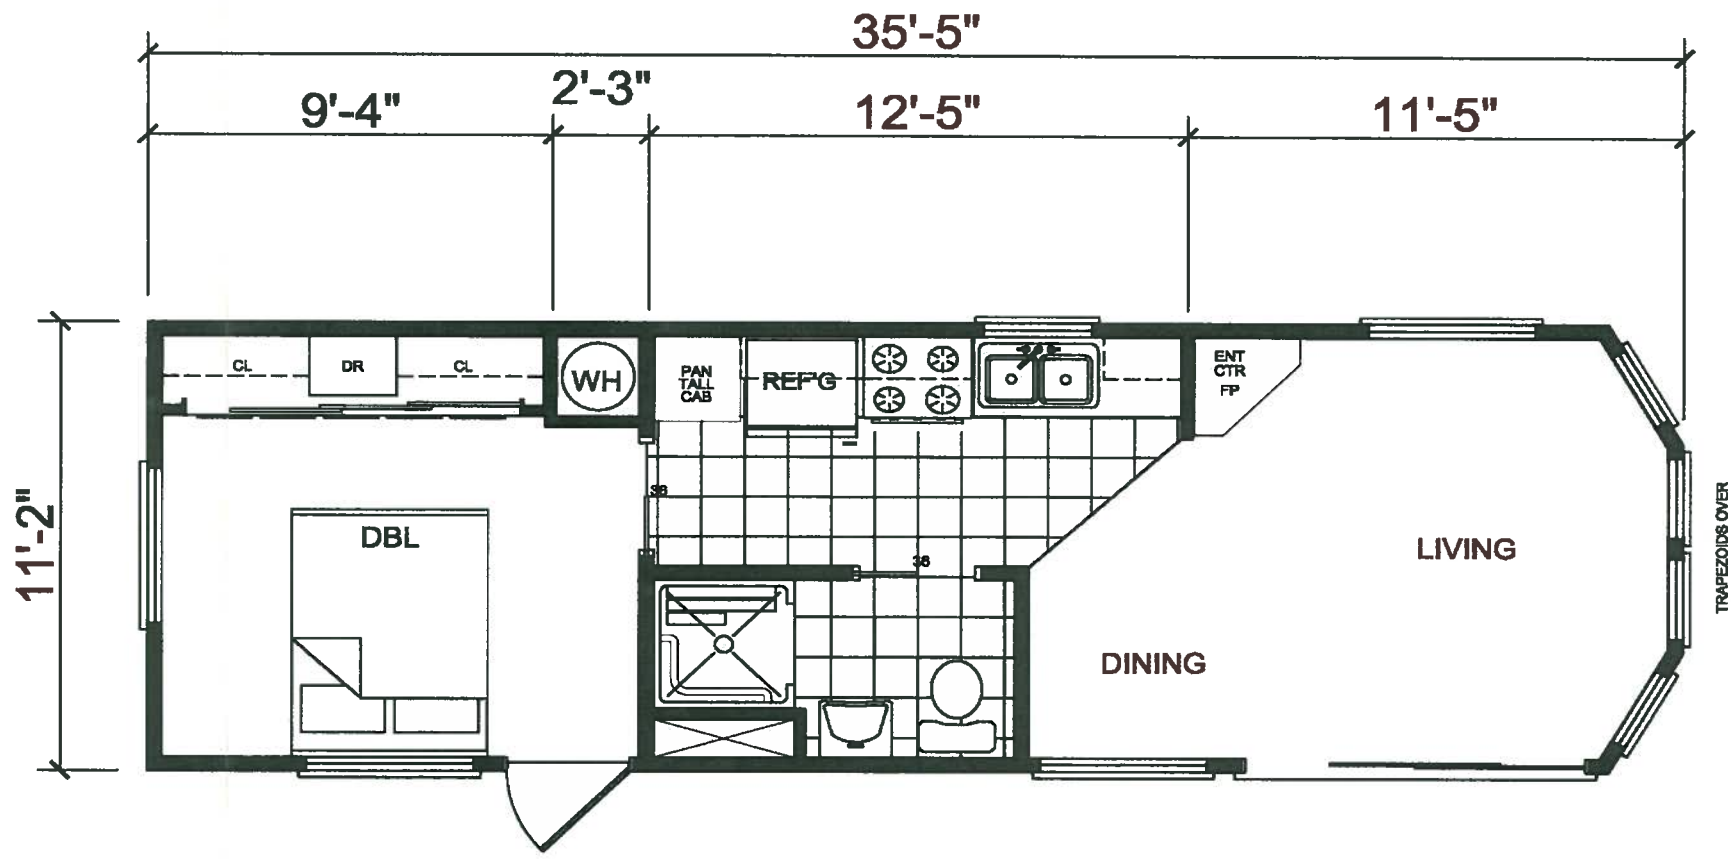

Royal Series

Innovation in Recreational Living

Model 219 - 399 Square Feet - " Handicap Friendly Model"

Due to continuous improvements, product specifications are subject to change without notice