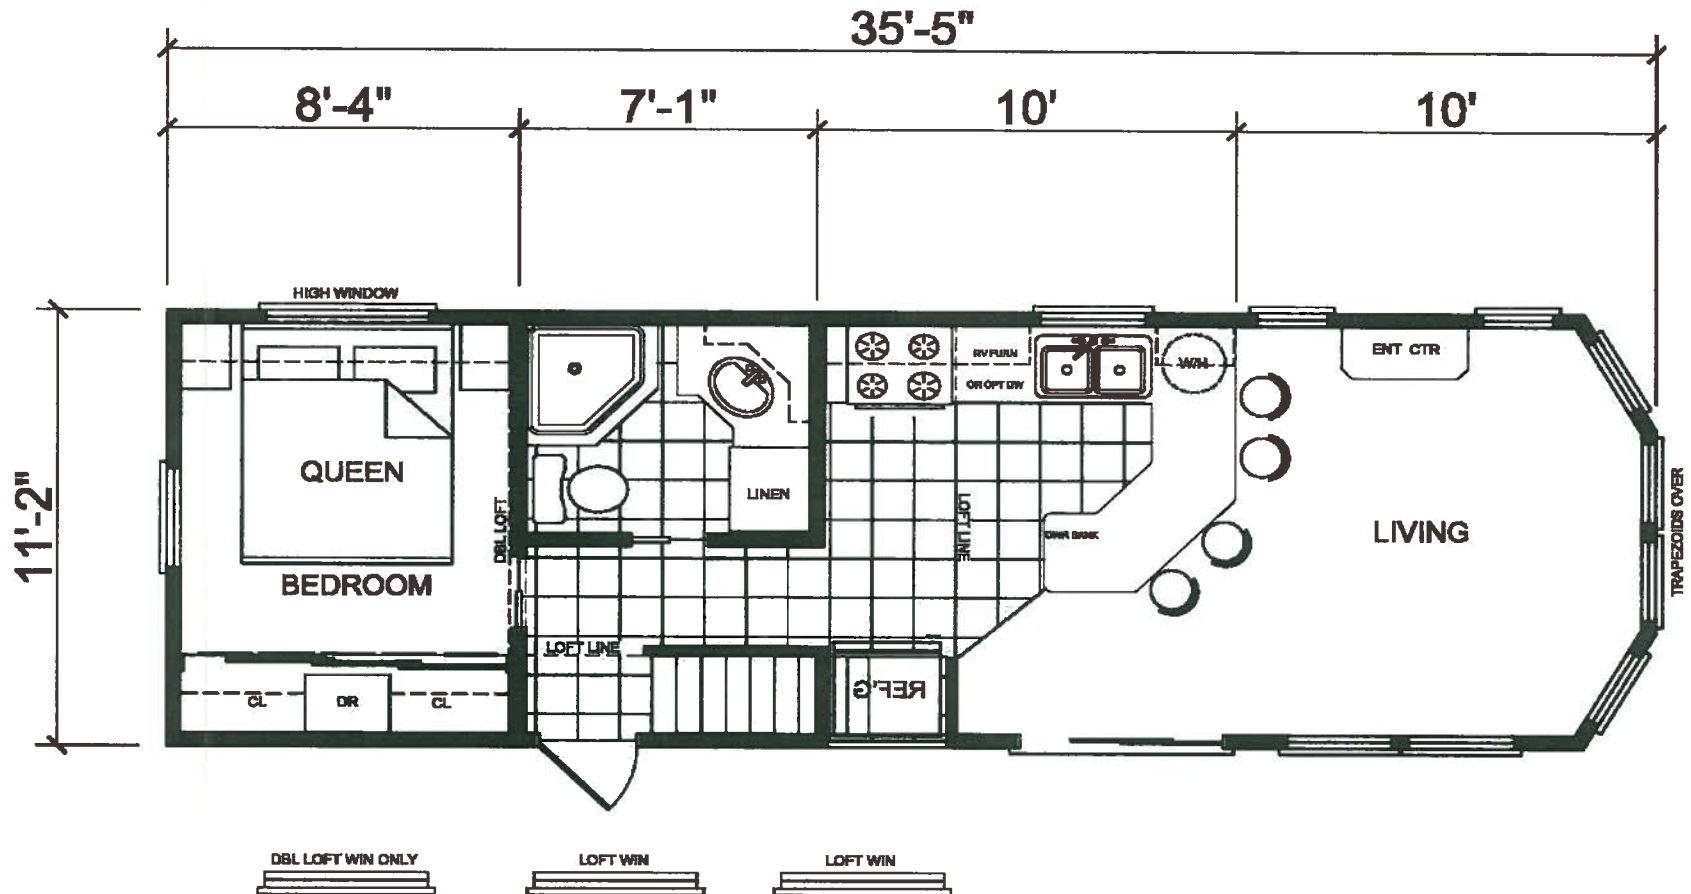

Innovation in Recreational Living

Royal Series

Model 231-Loft - 399 Square Feet